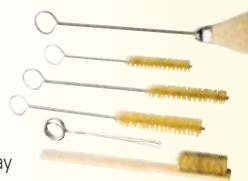

STORE STOCK

Air Chuck Female

SKU 977894 1⁹⁹
19323

- STORE STOCK**
- 1/4" NPT (F)

Air Adjusting Valve with Gauge

SKU 977895 17⁹⁹
19303

- STORE STOCK**
- 1/4" NPT

Gun Cleaning Kit

SKU 977883 6⁹⁹
19112

- STORE STOCK**

- Ideal For Cleaning All Types Of Paint Spray Guns
- Brushes Can Be Used With All Types Of Paint Thinners And Spray Gun Cleaning Solvents

Air Adjusting Valve with Gauge