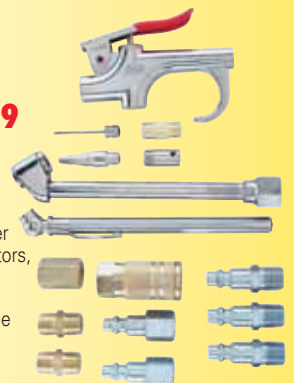

SKU 978090 7⁹⁹
19359

- STORE STOCK**

- 0 to 140 PSI
- 1/4 In. NPT
- Male and Female Fittings

Air Chuck with Clip

SKU 977891 2⁹⁹
19334

- STORE STOCK**
- 1/4" NPT (F)

5 Piece Grinding Wheel Set

SKU 977880 2⁹⁹
19352

Spray Gun Holder

SKU 977901 10⁹⁹
19991

- STORE STOCK**

- Provides Convenient Storage of Gravity Feed Spray Guns When Not in Use
- Attaches to Spray Booth Walls, Work Stations, Tool Boxes or Any Metal Surface

17 Piece Accessory Kit

SKU 977877 17⁹⁹
19338

- STORE STOCK**

- 1/4" NPT (F)
- Kit Includes: Safety Lever Blowgun, Blowgun Inflators, Pressure Gauge, Dual Tire Chuck, Coupler, 2 Male Connectors, Female Connector, 2 Female Couplers and 4 Male Couplers

1/4" x 25' Recoil Hose

SKU 977897 11⁹⁹
19368

- STORE STOCK**

- 1/4" NPT (M)
- Swivel Ends

Tire Inflator with Gauge

SKU 977879 14⁹⁹
19344

- STORE STOCK**
- 1/4" NPT (M)

Double Male Connector