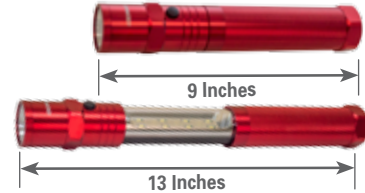

Work Lights

LED Work and Flashlight

SKU 544807 24600 **19⁹⁹**

- Shop Light Function: 60 Lumens, CREE LED Bulb and 85 Meter Beam Distance
- Flashlight Function: 90 Lumens, (6) Samsung Bulbs
- Strong Magnetic Base Sticks to Any Metal Surface
- (3) AAA Batteries Included
- 3.5 Hour Runtime
- Water Resistant IP45

8 1/2 Inches

Strong Magnetic Base

2 Lights In One
A Bright Standard Flashlight
and A Dependable Work Light

LED Work and Flashlight

SKU 544810 24602 **29⁹⁹**

- Shop Light Function: 130 Lumens, (8) Samsung LED Bulbs
- Flashlight Function: 60 Lumens, CREE LED Bulb and 85 Meter Beam Distance
- Strong Magnetic Base Sticks to Any Metal Surface
- (3) AAA Batteries Included
- 2.5 Hour Runtime
- Water Resistant IP45

12 Inches

Strong Magnetic Base

2 Lights In One
A Bright Standard Flashlight
and A Dependable Work Light

Pop Open LED Work and Flashlight

SKU 544808 24601 **34⁹⁹**

- Shop Light Function: 140 Lumens, (8) Samsung LED Bulbs
- Flashlight Function: 55 Lumens, (6) CREE LED Bulbs and 85 Meter Beam Distance
- Strong Magnetic Base Sticks to Any Metal Surface
- (3) AAA Batteries Included
- 3.5 Hour Runtime
- Water Resistant IP45

"POPS OPEN"
to Reveal a 140 Lumen Work Light

Strong Magnetic Base

36 LED Rechargeable Work Lamp

SKU 210205 33006 **34⁹⁹**

- 4.8 Volt Rechargeable Battery, Recharges in 2 - 3 Hours
- Includes AC and DC Charging Adapters
- Powerful Magnet on Back
- Hanging Hook for Hands Free Operation