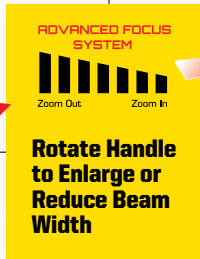

Rotate Handle to Enlarge or Reduce Beam Width

E31 Focus Flashlight

SKU 568456 **44⁹⁹**

- Comes with (3) AAA Duracell® Batteries
- Dimensions: 5.28" (L) x 1.1" (D) x 1.5" (Head)
- Weighs: 4.9 oz. (124.8 g) Excluding Batteries