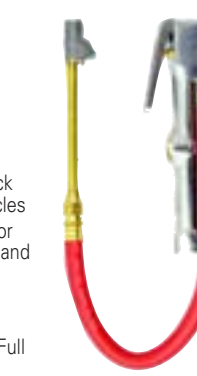

Inflator Gauge, Dual-Head Straight Foot for Inner Duals

SKU 301603 **59⁹⁹**
MILS516

- 15" Hose
- 10 - 120 PSI Dual Foot Straight Chuck Ideal for Dual Wheel Equipped Vehicles
- Heavy Duty Construction Provides for Long Life Even Under Extreme Use and Conditions
- Gauge and Valve Cartridges Are Replaceable
- Equipped with Magnifying Lens for Full View of Scale

MILTON MANUFACTURING, INC.