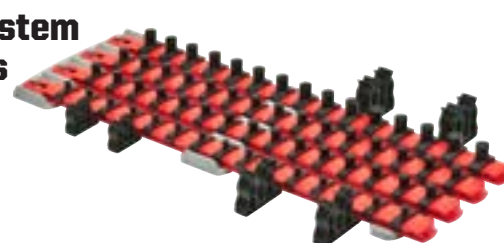

Contact Us:
1-877-AZTool1 Phone
(1-877-298-6651) *Hablamos Español*

Service Carts

Hi-Impact Structural Polypropylene Service Carts (500 Lbs. Capacity)

Large Service Cart

SKU 751722 **129⁹⁹**
24958

• Cart Dimensions:
33-2/3" x 25-3/4" x 46-7/8" (H x W x L)

Standard Service Cart

SKU 751723 **99⁹⁹**
24957

• Cart Dimensions:
33-5/8" x 17-5/16" x 40-3/8" (H x W x L)

- Stands Up to Rugged Use
- (2) Large 3" Deep Trays Keep Load Secure While Transporting
- Easy Assembly
- Heavy Duty Polypropylene is Easy to Clean, Resistant to Rust, Denting and Chipping
- Maximum Weight Carrying Capacity of 500 Lbs. (250 Lbs. per Shelf)
- Smooth Rolling, Non-Marring 5" Casters

Shop Seats and Creepers

Z Creeper

SKU 964657 **64⁹⁹**
OMG91000

- From Creeper to Chair in One Motion
- Fully Upholstered Pad
- (6) 3" Polyurethane Wheels
- Powder Coat Finish
- 1 Year Warranty

Tractor Seat Creeper

SKU 301771 **99⁹⁹**
24953

- Tractor Style Shop Seat
- (4) Durable Swivel Casters
- Parts Tray

Tool Box / Creeper Seat Combination

SKU 250704 **69⁹⁹**
OMG92450

- 450 Lbs. Rated Capacity
- Steel Frame Construction
- Extra Thick Seat Cushion
- 3 Drawer Locking Tool Box

44" Aluminum Creeper

SKU 237641 **99⁹⁹**
71004

- Lightweight and Strong Aluminum
- Adjustable Headrest

Socket Organizers

Socket Boss - 2 Rail Socket Tray (3/8" Drive)

SKU 255123 **24⁹⁹**
ERN8453

- Holds (30) Sockets
- Twist-Lock Clips Keep Sockets Secured

Socket Boss - 3 Rail Socket Tray (1/4", 3/8", 1/2" Drive)

- Holds (45) Sockets in Three Drive Sizes
- Push Button Release to Remove Any Rail

Red SKU 255105 **29⁹⁹**
ERN8450

Blue SKU 255120 **29⁹⁹**
ERN8451

Dura-Pro Twist-Lock Cart Mount Socket System (3/8" Drive)

SKU 255131 **34⁹⁹**
ERN8466

- Holds (30) Sockets and (4) Ratchets or Extensions
- Just a Simple 1/8th Turn and Your Tools Are Secured