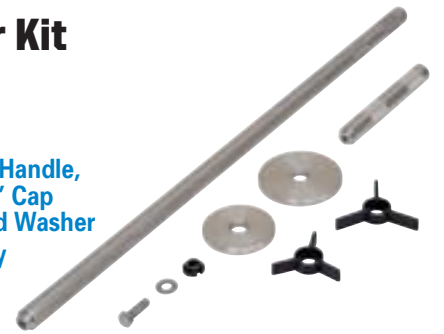

Conversion Coupler Set R134a to HFO-1234YF

SKU 752527 24561 **69⁹⁹**

- HFO-1234YF Manual Couplers with 14 mm Female Threads to Convert R134a Manifold and Hoses to HFO-1234YF
- Includes Tank Adapter, 1/2" Acme Right Hand to 1/2" ACME Left Hand Adapter

AIR TOOL ACCESSORIES ON PAGES 50-51

Shop Equipment

Adjustable Tire Step

SKU 818571 **29⁹⁹**
24913

- Fits 9" to 13" Wide Tires
- Strong and Durable Construction
- Powder Coat Finish
- Comes Fully Assembled and Folds Flat for Storage
- Designed for SUVs, Motor Homes and Light-Duty Trucks
- Heavily Textured Non-Slip Step for Safety

OEM TOOLS

- Adjustable Rubber Bumpers Protect Your Wheels and Ensure the Tire Step Adjustable Step Is Sturdy and Level
- Works On Both Front and Rear Tires
- Easy to Adjust
- Capacity: 300 Lbs.

Universal Seal Installer Kit

SKU 818737 **39⁹⁹**
25082

- Knurled Handles
- Includes: 3" Driver, 2.5" Driver, Short Handle, Long Handle, Spider Insert, 5/16" x 1" Cap Screw, Large Spider, Small Spider and Washer
- Long Handle Provides Good Flexibility When Installing Pinion Seals
- Comes in a Sturdy Blow Mold Case