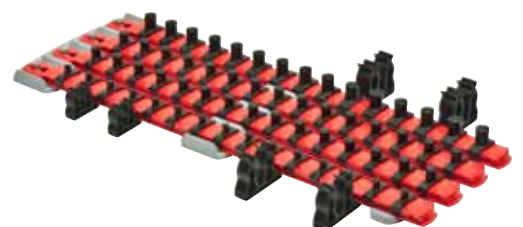

Contact Us:
1-877-AZTool1 Phone
(1-877-298-6651) *Hablamos Español*

Service Carts

Hi-Impact Structural Polypropylene Service Carts (500 Lbs. Capacity)

Large Service Cart
SKU 751722 24958 **129⁹⁹**

• Cart Dimensions: 33-2/3" x 25-3/4" x 46-7/8" (H x W x L)

Standard Service Cart
SKU 751723 24957 **99⁹⁹**

• Cart Dimensions: 33-5/8" x 17-5/16" x 40-3/8" (H x W x L)

- Stands Up to Rugged Use
- (2) Large 3" Deep Trays Keep Load Secure While Transporting
- Easy Assembly
- Heavy Duty Polypropylene is Easy to Clean, Resistant to Rust, Denting and Chipping
- Maximum Weight Carrying Capacity of 500 Lbs. (250 Lbs. per Shelf)
- Smooth Rolling, Non-Marring 5" Casters

Shop Seats and Creepers

Z Creeper
SKU 964657 0MG91000 **64⁹⁹**

- From Creeper to Chair in One Motion
- Fully Upholstered Pad
- (6) 3" Polyurethane Wheels
- Powder Coat Finish
- 1 Year Warranty

Tractor Seat Creeper

SKU 301771 24953 **99⁹⁹**

- Tractor Style Shop Seat
- (4) Durable Swivel Casters
- Parts Tray

44" Aluminum Creeper

SKU 237641 71004 **99⁹⁹**

- Lightweight and Strong Aluminum
- Adjustable Headrest

Tool Box / Creeper Seat Combination

SKU 250704 0MG92450 **69⁹⁹**

- 450 Lbs. Rated Capacity
- Steel Frame Construction
- Extra Thick Seat Cushion
- 3 Drawer Locking Tool Box

Socket Organizers

Socket Boss - 2 Rail Socket Tray (3/8" Drive)

SKU 255123 ERN8453 **24⁹⁹**

- Holds (30) Sockets
- Twist-Lock Clips Keep Sockets Secured

Dura-Pro Twist-Lock Cart Mount Socket System (3/8" Drive)

SKU 255131 ERN8466 **34⁹⁹**

- Holds (30) Sockets and (4) Ratchets or Extensions
- Just a Simple 1/8th Turn and Your Tools Are Secured

Socket Boss - 3 Rail Socket Tray (1/4", 3/8", 1/2" Drive)

- Holds (45) Sockets in Three Drive Sizes
- Push Button Release to Remove Any Rail

Red
SKU 255105 ERN8450 **29⁹⁹**

Blue
SKU 255120 ERN8451 **29⁹⁹**