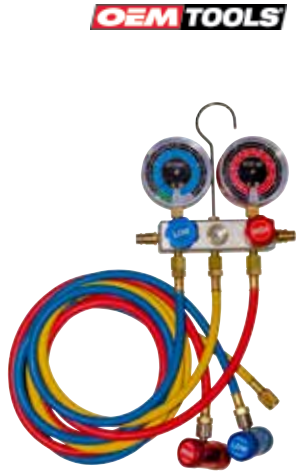

R1234YF Manifold Gauge Set
SKU 752518 24559 **149⁹⁹**
• 3" Easy-to-Read Gauges with Temperature Chart
• 72" Hoses
• High Quality 6 Ball Manual Couplers