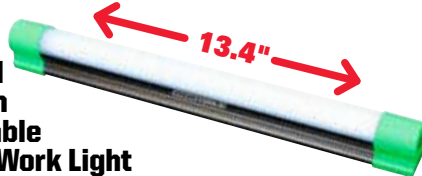

Work Lights

GreatLite

500 LUMENS
450 LUMENS
One Flashlight Body with 2 Interchangeable Heads

Pro 500 Lumen Rechargeable Flashlight with 450 Lumen Ultra Slim Inspection Light

- SKU 798710 32827 **79⁹⁹**
- Professional 500 Lumen Flashlight Head Casts a 170 Meter Beam
 - Ultra Slim 450 Lumen Inspection Light Casts a 30 Meter Beam
 - Durable Construction and Impact Resistant Up to 1 Meter
 - Battery Lasts 3.5 Hours at 100% and Fully Charges in 5 Hrs.
 - 5 Light Modes: 100%, 50%, 25%, Strobe and S.O.S.
 - Charging Light Indicator Turns On When Less than 10% of Battery Power Remains
 - Lightweight, Anodized Aluminum Casing Weighs 4.6-4.7 Oz.
 - Includes USB Charging Cord with UL Adapter and (1) 18650 Rechargeable Battery

- SKU 822266 25997 **69⁹⁹**
- Performs Like a Corded, Light Without the Restrictions
 - 600 Lumens of Super Bright Light Lasts Up to 6 Hrs.
 - 8800 mAh Li-Ion Technology Holds Charge for 6 Months without Charging
 - Incredibly Portable at Only 12 Oz.
 - Includes Universal USB Charger Allowing You to Charge Anywhere
 - Runtime: 100% (6 Hrs.), 50% (10 Hrs.) and 10% (54 Hrs.)
 - 5 Light Modes: High, Medium, Low, S.O.S and Strobe
 - Charging Indicator Light: Red (Charging), Green (Fully Charged) and Yellow (20% Battery Remaining)