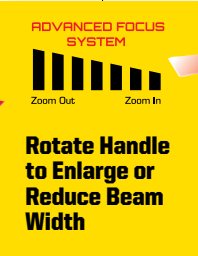

SAVE $20

E36 Rechargeable Flashlight

SKU 568461 EXPE36-E02 **49⁹⁹** REG: $69.99

- Comes with (1) 18650 Battery and Charger
- Dimensions: 5.4" (L) x 0.9" (D) x 1.1" (Head)
- Weighs: 2.7 Oz. Excluding Battery

OUR BRIGHTEST LIGHT!

800 LUMENS

MAX RUNTIME: 2h | BEAM DISTANCE: 300m | IMPACT RESISTANCE: 1.5m | WATER RESISTANT: IPX-6

Offer Good Through June 30, 2016 - While Supplies Last

E36 Flashlight Only
SKU 568460 EXPE36 **54⁹⁹**

- Comes with (2) CR123A Batteries

E87 Rechargeable Flashlight

SKU 568466 EXPE87-E02 **59⁹⁹** REG: $74.99

- Comes with (1) 18650 Battery and Charger
- Dimensions: 5.4" (L) x 1.0" (D) x 1.4" (Head)
- Weighs: 4.4 Oz. Excluding Battery

SAVE $15

500 LUMENS

MAX RUNTIME: 2h | BEAM DISTANCE: 200m | IMPACT RESISTANCE: 1.5m | WATER PROOF SUBMERSIBLE: IPX-8