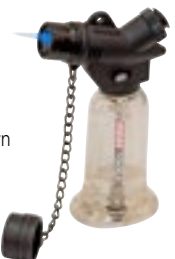

Mechanic's Mini Torch

SKU 804655
24353 **19⁹⁹**

- Designed for Light Welding, Auto Repair and Heating Material in Confined Spaces
- Adjustable Flame Lights Upside Down
- Auto Ignition, Refillable
- Safety Lock When Not in Use
- Butane Not Included

Offer Good Through September 30, 2016 - While Supplies Last

Welding Accessories

WIRE

MIG Solid Wire E70S6 - .023 - 2 Lbs.	SKU 459160	SHA12000	16⁹⁹
MIG Solid Wire E70S6 - .023 - 11 Lbs.	SKU 459162	SHA12001	34⁹⁹
MIG Solid Wire E70S6 - .030 - 11 Lbs.	SKU 459164	SHA12003	29⁹⁹
MIG Solid Wire E70S6 - .035 - 33 Lbs.	SKU 459173	SHA12007	64⁹⁹
Flux Core Welding Wire - .030 - 2 Lbs.	SKU 459175	SHA12008	29⁹⁹
Flux Core Welding Wire - .035 - 2 Lbs.	SKU 459180	SHA12009	24⁹⁹

TIPS (25 PACK)

Lincoln MIG Contact .030 Tips	SKU 343402	SHA12874	24⁹⁹
Lincoln MIG Contact .035 Tips	SKU 343403	SHA12875	24⁹⁹
Miller MIG Contact .030 Tips	SKU 343404	SHA12877	24⁹⁹
Benzel and Tweco MIG Contact .023 Tips	SKU 343399	SHA12937	19⁹⁹
Benzel and Tweco MIG Contact .030 Tips	SKU 343401	SHA12938	24⁹⁹

ELECTRODES

E6011 1/8" Electrode 5 Lbs.	SKU 988902	THE14400106	19⁹⁹
E7018 1/8" Electrode 5 Lbs.	SKU 988904	THE14400186	19⁹⁹