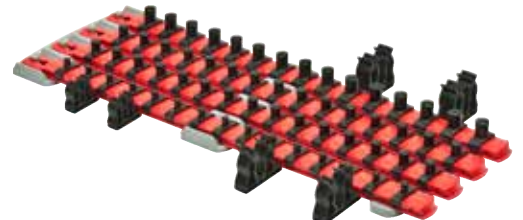

Contact Us:
1-877-AZTool1 Phone
(1-877-298-6651) *Hablamos Español*

Service Carts

Hi-Impact Structural Polypropylene Service Carts (500 Lbs. Capacity)

Standard Service Cart

SKU 751723 **79⁹⁹**
24957 REG. $99.99

SAVE $20

• Cart Dimensions: 33-5/8" x 17-5/16" x 40-3/8" (H x W x L)

Large Service Cart

SKU 751722 **99⁹⁹**
24958 REG. $129.99

SAVE $30

• Cart Dimensions: 33-2/3" x 25-3/4" x 46-7/8" (H x W x L)

OEM TOOLS

- Stands Up to Rugged Use
- (2) Large 3" Deep Trays Keep Load Secure While Transporting
- Easy Assembly
- Heavy Duty Polypropylene Is Easy to Clean, Resistant to Rust, Denting and Chipping
- Maximum Weight Carrying Capacity of 500 Lbs. (250 Lbs. per Shelf)
- Smooth Rolling, Non-Marring 5" Casters

Offers Good Thru September 30, 2016 - While Supplies Last

OEM TOOLS

2 Tray Service Cart

SKU 432099 **119⁹⁹**
24959

- 4" Swivel Casters: (2) Locking and (2) Standard
- Dimensions: 30" (W) x 16" (D) x 35.3" (H)
- Load Capacity: 350 Lbs.

Service Cart with Locking Lid and Drawer

SKU 512948 **149⁹⁹**
24961

- Easy to Maneuver with (4) Swivel Casters: (2) Standard and (2) Locking
- Stays Securely in Place with (2) Locking Casters
- Total Load Capacity: 350 Lbs.
- Drawer Load Capacity: 75 Lbs.
- Full Length Aluminum Drawer Handles
- Chrome Tube Leg
- Durable Powder Coating Finished
- Ball Bearing Slides
- 30" (H) x 18" (D) x 30" (L)

RAISE AND RELEASE DRAWER LATCHES

OEM TOOLS

Deluxe 4 Drawer Service Cart

SKU 512949 **299⁹⁹**
24962

- Stays Securely in Place with (2) Locking Casters
- Lockable Side Has 26 Slots for Extra Storage
- Total Load Capacity: 500 Lbs.
- Dimensions: 30" (H) x 18" (D) x 49" (L) (with Tray Extended)

RAISE AND RELEASE DRAWER LATCHES

SKU **OUTSIDE BUY/EPO**
24570 Green

OEM TOOLS

Deluxe 5 Drawer Service Cart

SKU 512950 **349⁹⁹**
24963 Black