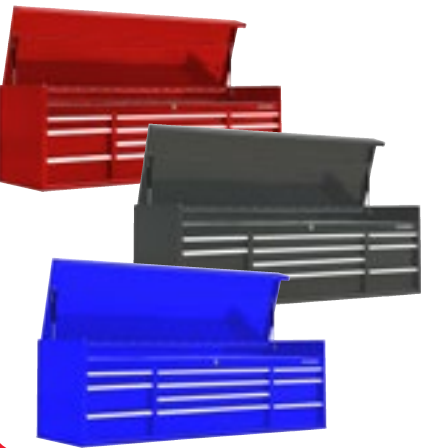

#### 72" 26 Drawer Chest and Cabinet Combo

- Raise and Release Drawer Latches
- Full Extension 100 Lbs. Capacity Slides
- Gas Struts for Easy Opening
- Drawer Liners Included
- 1.0 mm Steel Shell
- 0.8 mm Drawers
- Dimensions: 72" x 20" x 63" (W x D x H)

**Lift Gate Service**  
 SKU 295540  
 OEMLIFTGATE **80<sup>00</sup>**