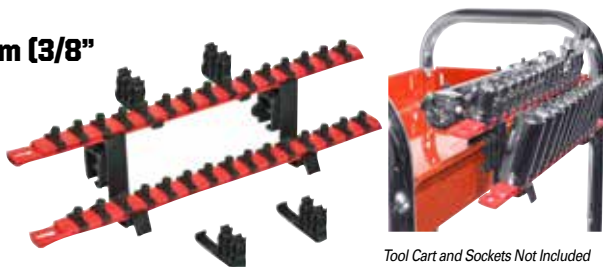

Tool Cart and Sockets Not Included

Complete Tool Organizing System with Twist-Lock Socket Clips

SKU 255094 **69⁹⁹**
ERN8480

- 1/4", 3/8" and 1/2" Drive
- Makes Your Tools Easy to Find
- Holds (126) Wrenches, Screwdrivers, Sockets, Ratchets and Extensions