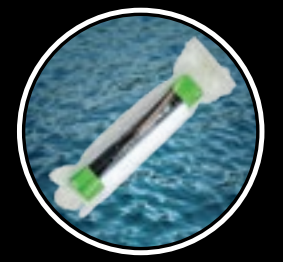

Dry Bag
SKU OUTSIDE BUY/EPO #24654 **5⁴⁹**
#24655 **4⁹⁹**
#24656 **5⁹⁹**