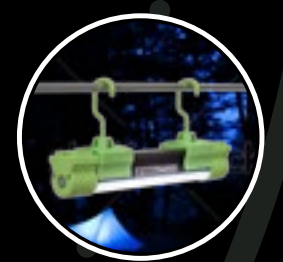

Rubber End Casings
 SKU OUTSIDE BUY/EPO #24650 **5⁹⁹**

2 Piece Hooks
 SKU OUTSIDE BUY/EPO #24606 **9⁹⁹**

Adhesive Sticker
 SKU OUTSIDE BUY/EPO #24651 **4⁹⁹**

Hanging Strap
 SKU OUTSIDE BUY/EPO #24653 **2⁹⁹**

Flashlight

GreatLite

Pro 500 Lumen Rechargeable Flashlight with 450 Lumen Ultra Slim Inspection Light

SKU 798710
32827 **79⁹⁹**

- Professional 500 Lumen Flashlight Head Casts a 170 Meter Beam
- Ultra Slim 450 Lumen Inspection Light Casts a 30 Meter Beam
- Durable Construction and Impact Resistant Up to 1 Meter
- Battery Lasts 3.5 Hours at 100% and Fully Charges in 5 Hrs.
- 5 Light Modes: 100%, 50%, 25%, Strobe and S.O.S.
- Charging Light Indicator Turns On When Less than 10% of Battery Power Remains
- Lightweight, Anodized Aluminum Casing Weighs 4.6-4.7 Oz.
- Includes USB Charging Cord with UL Adapter and (1) 18650 Rechargeable Battery