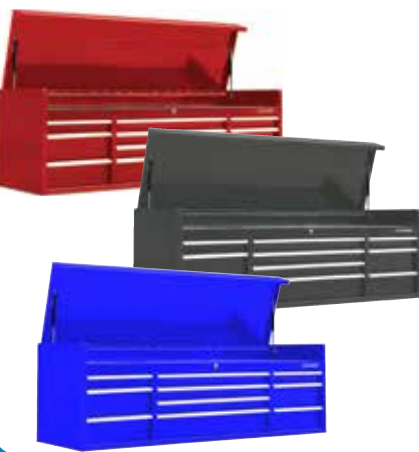

Red
SKU OUTSIDE BUY/EPO | 24585

Gun Metal Gray
SKU OUTSIDE BUY/EPO | 24624

Blue
SKU OUTSIDE BUY/EPO | 24627