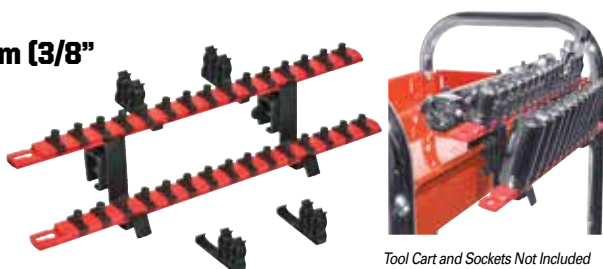

Tool Cart and Sockets Not Included

Complete Tool Organizing System With Twist-Lock Socket Clips

SKU 255094 **69⁹⁹**
 ERN8480

- 1/4", 3/8" and 1/2" Drive
- Makes Your Tools Easy to Find
- Holds (126) Wrenches, Screwdrivers, Sockets, Ratchets and Extensions