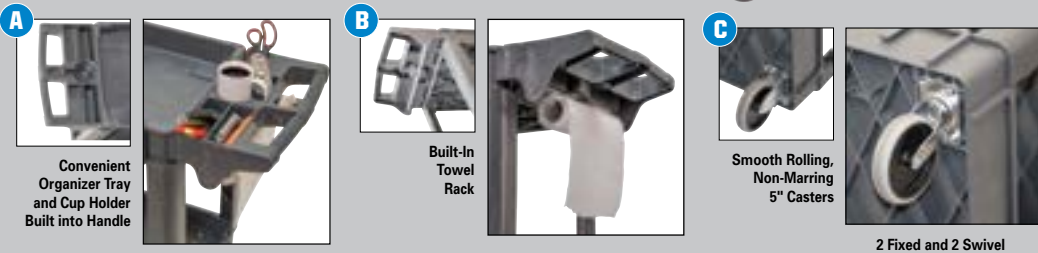

Contact Us:
1-877-AZTool1 Phone
(1-877-298-6651) *Hablamos Español*

Service Carts

Hi-Impact Structural Polypropylene Service Carts (500 Lbs. Capacity)

Standard Service Cart

SKU 751723 **99⁹⁹**
24957
• Cart Dimensions: 33-5/8" x 17-5/16" x 40-3/8" (H x W x L)

Large Service Cart

SKU 751722 **129⁹⁹**
24958
• Cart Dimensions: 33-2/3" x 25-3/4" x 46-7/8" (H x W x L)

- Stands Up to Rugged Use
- (2) Large 3" Deep Trays Keep Load Secure While Transporting
- Easy Assembly
- Heavy Duty Polypropylene is Easy to Clean, Resistant to Rust, Denting and Chipping
- Maximum Weight Carrying Capacity of 500 Lbs. (250 Lbs. per Shelf)
- Smooth Rolling, Non-Marring 5" Casters

2 Fixed and 2 Swivel

Professional Service Cart 5 Drawer and 1 Tray

SKU 298231 **279⁹⁹**
24570 Green REG. $299.99

- Unique Raise and Release Drawer Latches to Prevent Drawers From Drifting Open
- Durable Powder Coated Finish
- Each Drawer Loading Capacity of 75 Lbs.
- Total Load Capacity of 500 Lbs.
- Dimensions: 49" L x 18" D x 37" H (with Tray Extended)