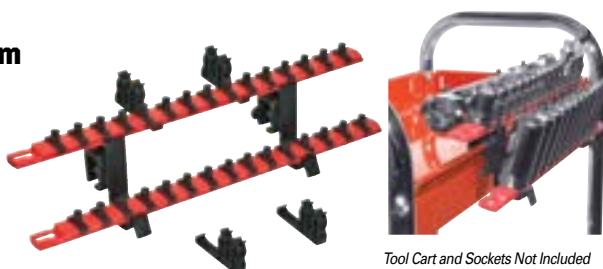

Dura-Pro Twist-Lock Cart Mount Socket System (3/8" Drive)

SKU 255131 **34⁹⁹**
ERN8466

- Holds (30) Sockets and (4) Ratchets or Extensions
- Just a Simple 1/8th Turn and Your Tools are Secured

Complete Tool Organizing System with Twist-Lock Socket Clips

SKU 255094 **69⁹⁹**
ERN8480

- 1/4", 3/8" and 1/2" Drive
- Makes Your Tools Easy to Find
- Holds (126) Wrenches, Screwdrivers, Sockets, Ratchets and Extensions