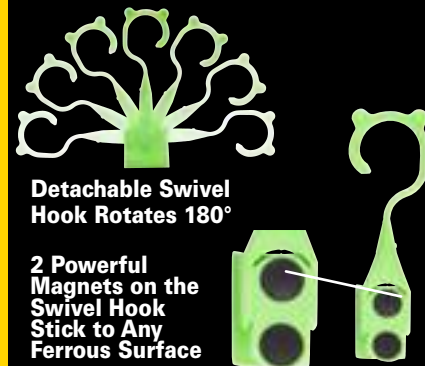

Detachable Swivel Hook Rotates 180°

2 Powerful Magnets on the Swivel Hook Stick to Any Ferrous Surface

Accessories Included: USB Charging Cord, Adapter, and 360° Swivel Hook

Offer Good Through December 31, 2017 - While Supplies Last

Do you want to help customers see better and drive safer?

SYLVANIA Automotive Lighting has options for an improved driving experience

SYLVANIA zXe®

HID Attitude // Xenon Fueled

- The perfect balance of performance and style.
- Cobalt blue nano coating technology to deliver our **whitest halogen***
- Mirror Top alloy coating
- 100% street legal and DOT approved