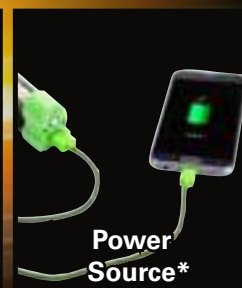

LIGHTING

OEM TOOLS™

Three Lights In One

400 Lumens
3-in-1 Multi-Use Rechargeable
Diagnostic Work Light

SKU 591153
24609 **109⁹⁹**

- 5 Hr. Run Time on High
- Length: 13.4"

Smoke Detection Light

UV Detection Light

Bright White Light

LCD Displays
Battery Charge

Power
Source*

*Charges Cell Phones, Tablets and Handheld Devices

OEM TOOLS™

REVOLUTIONARY LUMINATION

MULTIPLE USES

1000 Lumens
Rechargeable