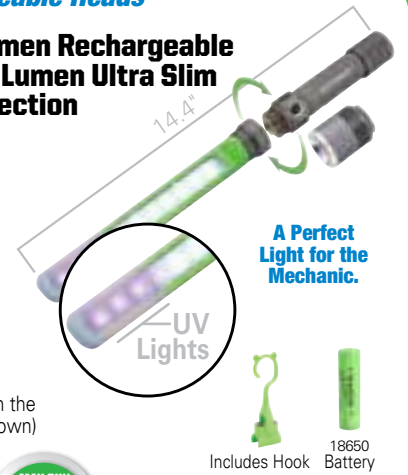

Mechanic's 500 Lumen Rechargeable Flashlight and 450 Lumen Ultra Slim Wand with UV Inspection

SKU 344835 24607 **89⁹⁹**

- Recharge Anywhere with Micro USB Charger
- Five Light Modes: 100%, 50%, 25%, Strobe and S.O.S.
- Comes with Attachable 360° Hook. Shine Your Light in Any Direction You Need.
- Flashlight Head Can Be Removed and Replaced with the Slim Inspection Light (as Shown)

500 LUMENS FLASHLIGHT
450 LUMENS INSPECTION
MAX RUN TIME 3.5hrs

Rotates 360°
UV Lights
USB Rechargeable

7 LED Rechargeable Work Light

SKU 819644 25982 **49⁹⁹**

- 3W COB LED, Super Bright White Lights: 210 Lumens
- 7 LED Torch Light
- 3.7V 2200 mAh Li-ion Battery
- Runtime: 3 Hrs. (Work Light), 20 Hrs. (Torch Light)
- Cordless, Rechargeable
- Powerful Magnets on the Back and Swivel Base
- Over-Charge and Discharge Protection
- Recharge Using USB Cable (Included)

210 LUMENS
MAX RUN TIME 3hrs

Swivels, Hang, or Stick

130 Lumen LED Work and Flashlight

SKU 544810 24602 **29⁹⁹**

- Beam Distance: 85m
- Impact Resistance: 1.5m
- Water Resistant: IP45
- Comes with (3) AA Batteries