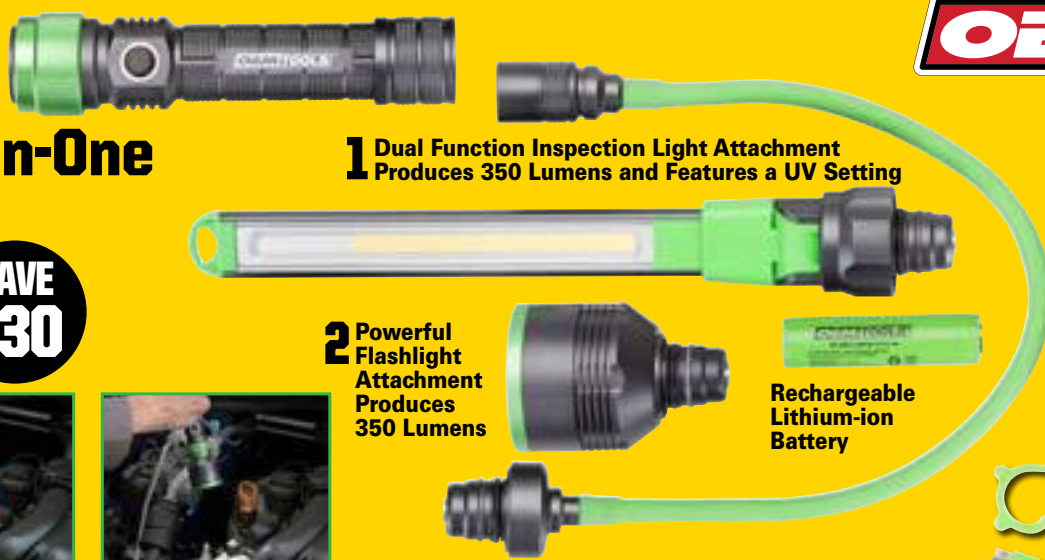

500 LUMENS
MAX RUN TIME 3hrs

GreatLite

LIGHTING

Rechargeable Multi-Head All-in-One Work Light Kit

SKU 765525 24648 **99⁹⁹** REG. \$129.99

- Quick-Attachment Allows for Easy Accessory Transition

SAVE \$30

OEM TOOLS™