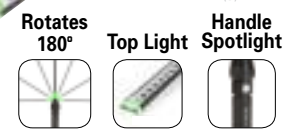

300 LUMENS FLASHLIGHT
MAX RUN TIME 1.5hrs