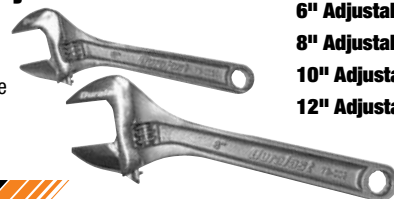

Wide Mouth Adjustable Wrenches

- Chrome-Plated Finish Resists Rust
- Jaws Open Extra Wide for Added Versatility
- Ruler for Quick, Accurate Adjustment