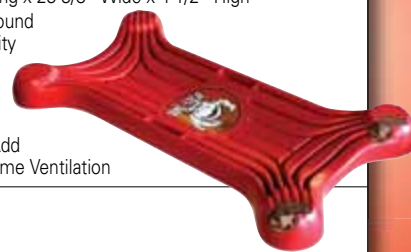

The Bone

SKU 972431 BON6031 **119⁹⁹**

- 1-3/4" Ground Clearance
- 47" Long x 25-1/2" Wide x 6-1/4" High
- 300 Lb Capacity
- Won't Tip, Flip, or Pinch

The Bone-ster

SKU 972430 BON4031 **89⁹⁹**

- 1-1/2" Ground Clearance
- 43" Long x 23-3/8" Wide x 4-1/2" High
- 400 Pound Capacity