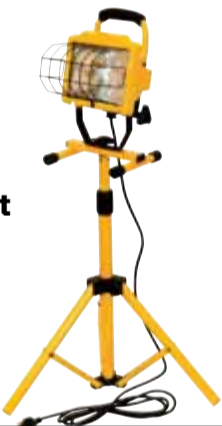

SAVE \$5
WAS \$54.99

40 LED Corded Worklight

SKU 362543 25990 **39⁹⁹**

- 40 Super Bright White SMT LEDs
- Lights Stay Bright Up to 4.5 Hours of Continuous Use
- Two 360° Swivel Hooks to Hang Anywhere
- Flexible 25 ft. UL Cable is Grease and Oil Resistant

SAVE \$10
WAS \$49.99

Impact Resistant 13W Worklight with Reel

SKU 133474 25993 **99⁹⁹** **SAVE \$50**

- Super Bright 13W Fluorescent PCB Electronic Bulb (Provided 95~120 Lux and 300~330 Lumen) with Soft Pvc Handle and Top-Cap and Superior Impact Protection
- 30Ft 18/2 SJTOW Heavy Duty Cord that is Oil & Grease Resistant
- Adjustable Ball-Check Stop
- Steel Housing Reel

WAS \$149.99

Work Lights

- Adjustable Heads Tilt and Swivel for Hands Free Directional Lighting
- Telescopic Stands With Folding Legs for Easy Storage
- Portable Sled Detaches from Tripod
- Weatherproof On/Off Switches

GreatLite

500 Watt Halogen Light

SKU 291350 32771 **39⁹⁹**

Replacemnet Bulbs:
250 Watt SKU 362542 32773 **6⁹⁹**
500 Watt SKU 362544 32774 **6⁹⁹**

250 Watt Halogen Light

SKU 291347 32770 **19⁹⁹**

1000 Watt Halogen Light