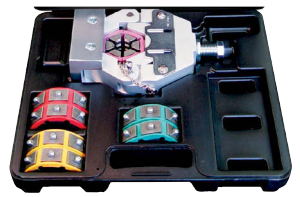

Mastercool®
 "World Class Quality"

Manual A/C Hose Crimper
 SKU 290028 MSC71550 **224⁹⁹**

• Comes with a Complete Set of Dies Covering #6, #8, #10 and #12 Hoses
 • Dies Snap into Place, No Screws or Pins Needed
 • Can be Bench or Vise Mounted