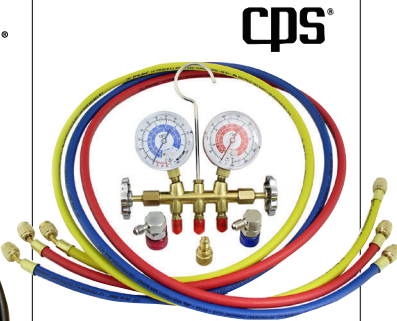

Air Conditioning

Recover / Recycle / Recharge

Portable A/C Recovery System

1. SKU 290024
   MSC69100
   1,299⁹⁹
2. Hi-Performance Oil-less Compressor
   - Includes an Oil Separator and Filter Dryer to Clean Refrigerant During Recovery
   - Recovers all Refrigerants, 30 Lb DOT Recovery Tank Included

YOUR CHOICE | SAME PRICE
Refrigerant Recovery/ Recycling/Recharging Machine

2,799⁹⁹

1. SKU 290018
   MSC69788
   Ships Today!
2. Includes Refrigerant Capacity Database for Over 1,000 Vehicles Through 2010
   - Auto Vacuum Leak Test, Auto Oil Discharge, Auto Air Purge
   - Internally Mounted 30 Lb DOT Tank
   - HD 6 CFM Vacuum Pump
3. **Replacement Filter**
   SKU 389222
   MSC69788FLTPK **115⁹⁹**

1. SKU 186593
   CPSAR2788S
   Ships Today!
2. Modular Toolbox Design for the Professional Shop
   - 1/3 Hp 6 CFM Oil-Less Cyclone™ Compressor Provides Up to 50% Faster Recovery Cycle Rates and Ensures Compatibility with All Hybrid Oils
   - Patent Pending Flow Control Technology for Faster Recovery, Recycling and Recharging
   - Patent Pending Plumbing Arrangement, Eliminating All Solenoids and Check Valves
3. **BONUS**
   CPSLS790B
   Leak Detector
   with Purchase of
   CPSAR2788S SKU 186593
   Retail Value $156.99
4. **HYBRID APPROVED**
5. **41 Cubic Ft. Replacement Filter Drier**
   SKU 186483
   CPSARXF5 **65⁹⁹**

Manifold Gauges

1. **Manifold Gauge**
   SKU 512961
   27229 **149⁹⁹**
2. 3000 PSI Burst and 600 PSI Max
   - SAE J2196/ R134a
   - **EXTRA LONG** Hi and Lo Hoses: 72" Freon Hose: 96"
   - Manual Couplers Included

1. **Solid Brass Manifold with Couplers and 6' Hose**
   SKU 217359
   CPSMB1234 **89⁹⁹**
2. 68mm Steel Gauges
   - Snap-N-Seal R134A Couplers and Tank Adapter

1. **R134a Brass Manifold Set**
   SKU 290026
   MSC66661 **99⁹⁹**
2. Anti Flutter Gauges
   - 60" Nylon Barrier Hoses with Couplers
   - Extra Access Port for Vacuum Line
   - Gauges Can Be Calibrated for Accuracy

Can Taps