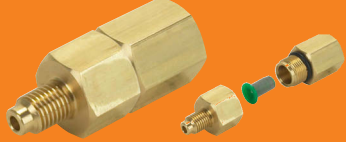

SKU 414883 34724 **51⁹⁹**

Tank Fill Inline Filter Fitting

SKU 997030 19740 **68⁷⁵**

Cool-Tech 34288

only **\$2895**

SKU 221185 Part #34288

*While Supplies Last

FREE Setup & Training