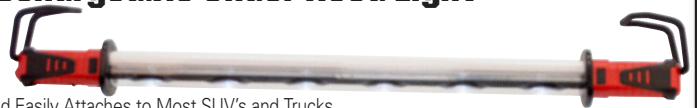

Impact Resistant 13Watt Worklight with Reel

SKU 133474 25993

149⁹⁹

- Super Bright 13W Fluorescent PCB Electronic Bulb (Provides 95-120 Lux and 300-330 Lumens) with Soft PVC Handle and Top-Cap and Superior Impact Protection
- 30 Ft 18/2 SJTOW Oil & Grease Resistant Heavy Duty Cord

BONUS Explorer Headlamp
EXPE51 with Purchase of 25993 13W Worklight with Reel
Value: $24.99