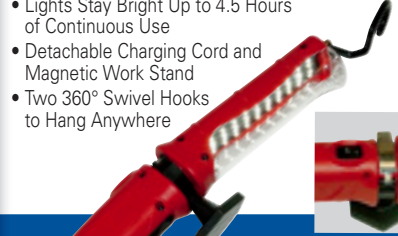

40 LED Cordless Lithium-Ion Worklight

SKU 362548 25989

54⁹⁹

- 40 Super Bright White SMT LEDs
- Lights Stay Bright Up to 4.5 Hours of Continuous Use
- Detachable Charging Cord and Magnetic Work Stand
- Two 360° Swivel Hooks to Hang Anywhere

BONUS Explorer Pen Light

EXPE72 with Purchase of 40 LED Cordless Worklight

Value: $24.99