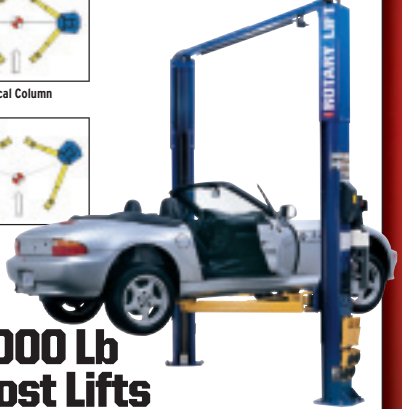

10,000 Lb 2-Post Lifts

4,289⁹⁹ SKU 534581 ROTSPA10 Asymmetrical
4,289⁹⁹ SKU 210371 ROTSP010 Symmetrical

Leasing Terms Available.
Ask Your **AutoZone**® Commercial Sales Manager.
Free Delivery!
in 48 Continental United States