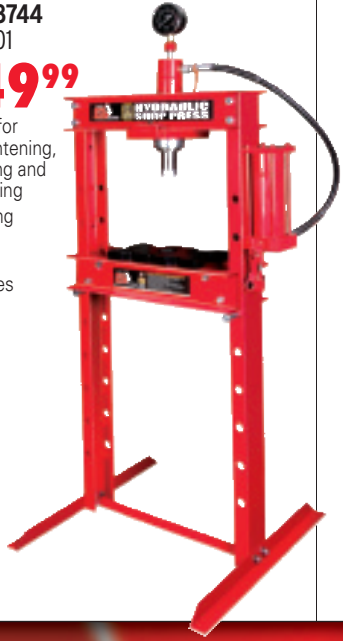

- Remove and Install Bearings, Gears, U-joints, Bushings, Ball Joints and Pulleys
- Multi-position Bed for Work Height Adjustment
- Working Range: Max Height 31.5" Width 18"
- Includes Press Plates

20 Ton Hydraulic Shop Press

SKU 988744
TY20001

449⁹⁹

- Great for Straightening, Bending and Stamping
- Working Range 0-35"
- Includes Press Plates

20 Ton Shop Press

SKU 901900
RANRP20T

469⁹⁹

- The Heavy-Duty RP20T Delivers Up to 40,000 Lbs PF Pressure Via a 20-Ton Bottle Jack
- Includes 2 Heavy-Duty Press Plates