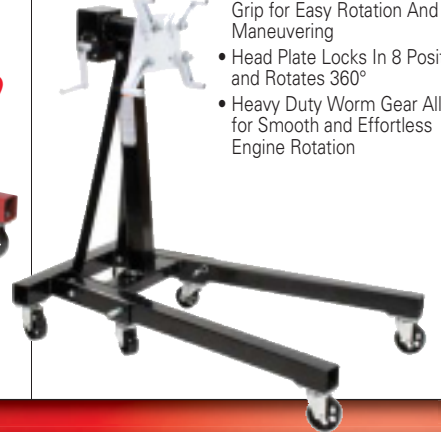

2 Ton Engine Hoist

SKU 123037
T32001Z

229⁹⁹

- Lifting Range from 1" to 78.7"

1 Ton Folding Engine Stand

SKU 901124
RANRESITF

249⁹⁹

- This Heavy-Duty Engine Stand Has a 2,000 Lbs Capacity and Still Saves You Space

1250 Lb Rotating Engine Stand

SKU 964646
OMG31256

269⁹⁹

- Extra-Long Handle With Rubber Grip for Easy Rotation And Maneuvering
- Head Plate Locks In 8 Positions and Rotates 360°
- Heavy Duty Worm Gear Allows for Smooth and Effortless Engine Rotation