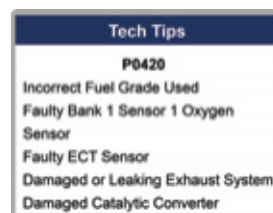

AutoLink® AL519 Scan Tool

SKU 222483 **139⁹⁹**
AL519

- All Features of the AL319 Plus:
- Supports all 10 Modes of OBD2 Including Mode 6
- Live Data Graphing
- Troubleshooter Code Tips Guide Technicians to the Root Cause of Trouble Codes