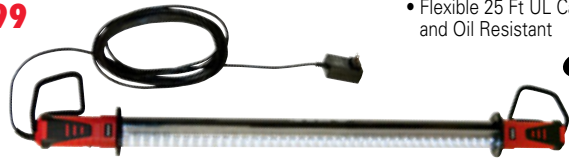

120 LED Corded Under Hood Light with Reflector Plate

SKU 362545
25991 **149⁹⁹**

- 120 SUPER BRIGHT White LEDs Last Up to 100,000 Hours
- Bar Extends from 47" to 75"
- Flexible 25 Ft UL Cable is Grease and Oil Resistant

OEM®

Li-ion Work Lights

ASSOCIATED

2.4 Watt Li-Ion Professional Work Light

SKU 343374
ASC12-1004 **94⁹⁹**

- High Power 2.4W COB (Chip on Board) LED Work Light
- Li-ion Rechargeable Battery
- Up to 4 Hours of Continuous Use