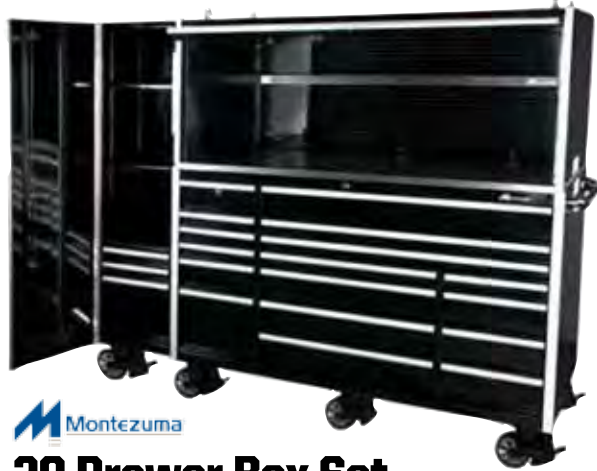

TOOL BOX COMBOS

17 DRAWER

Montezuma

17 Drawer Box with Hutch

SKU 295815
MTZCOMBO1
MTZBK7217MZ + MTZBK7200H
Overall Dimensions: 72"W x 30"D x 75 1/2"H

4,499⁹⁹

Hutch
SKU 295809
MTZBK7200H
1,199⁰⁰

17 Drawer Cabinet
SKU 295833
MTZBK7217MZ
3,799⁹⁹

Requires Lift Gate Service

SAVE \$499
WITH COMBO PURCHASE

20 DRAWER

Montezuma

20 Drawer Box Set

SKU 295817
MTZCOMBO3
MTZBK7217MZ + MTZBK7200H +
MTZBK7203SL

5,899⁹⁹

• Overall Dimensions: 91"W x 30"D x 75-1/2"H