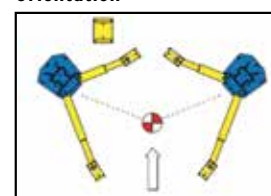

Asymmetrical Column Orientation

Price Does Not Include Vehicles, Installation or Optional Equipment as Shown.

Specifications Subject to Change Without Notice or Liability