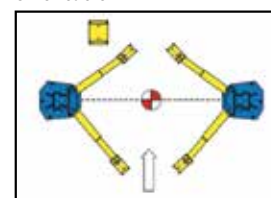

Symmetrical Column Orientation