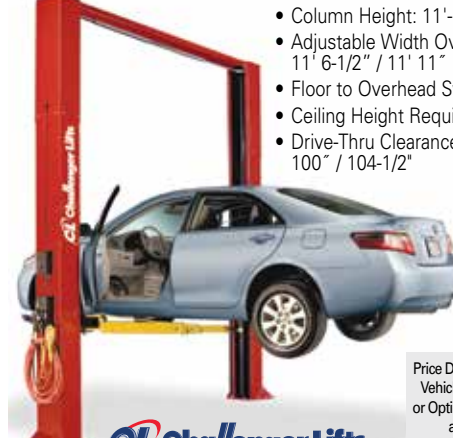

10,000 Lb 2-Post Lift

SKU 255826 **3,329⁹⁹**
CHLSA10-04

- Overall Height Symmetric vs. Asymmetric: 11' 4-1/2" / 11' 10-1/2" (3,467 mm / 3,620 mm)
- Floor to Overhead Switch: 131-1/8" / 137-1/8"
- Adjustable Height and Width Options, Double Telescoping Screw Pads, Durable Powder Coat Finish, Plated Arm Restraints and Pins

Price Does Not Include Vehicles, Installation or Optional Equipment as Shown.

Can Be Set Up as Symmetric or Asymmetric

10,000 Lb 2-Post Lift

SKU 298485 **4,299⁹⁹**
CHLCL10V3

NEW

- Column Height: 11'-3"
- Adjustable Width Overall: 11' 6-1/2" / 11' 11"
- Floor to Overhead Switch: 134.5"
- Ceiling Height Required: 11' 11"
- Drive-Thru Clearance: 100" / 104-1/2"

Price Does Not Include Vehicles, Installation or Optional Equipment as Shown.

9,000 Lb 2-Post Lift

SKU 499660 **3,599⁹⁹**
FORBP9

- Minimum Ceiling Height: 113"
- Overall Width: 138-1/2" (3,518 mm)
- Overall Height: 111-1/4" (2,826 mm)