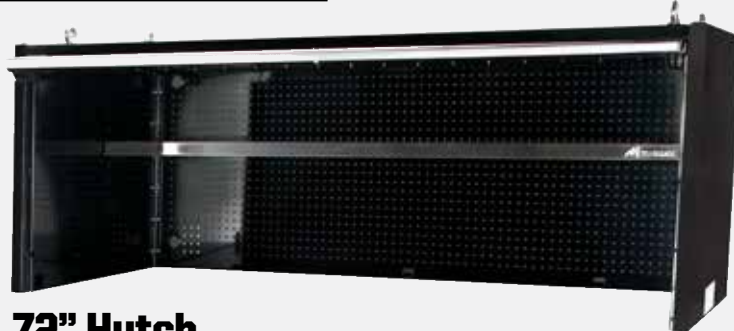

72" TOP

Montezuma

72" Hutch

SKU 295809 **1,199⁰⁰**
• MTZBK7200H

- Dimensions: 71-38" W x 30" D x 29" H
- Cubic Inches: 49,590"
- Powder Coat Paint Finish

Lift Gate Service
SKU 301610 MTZLIFTGATE **100⁰⁰**